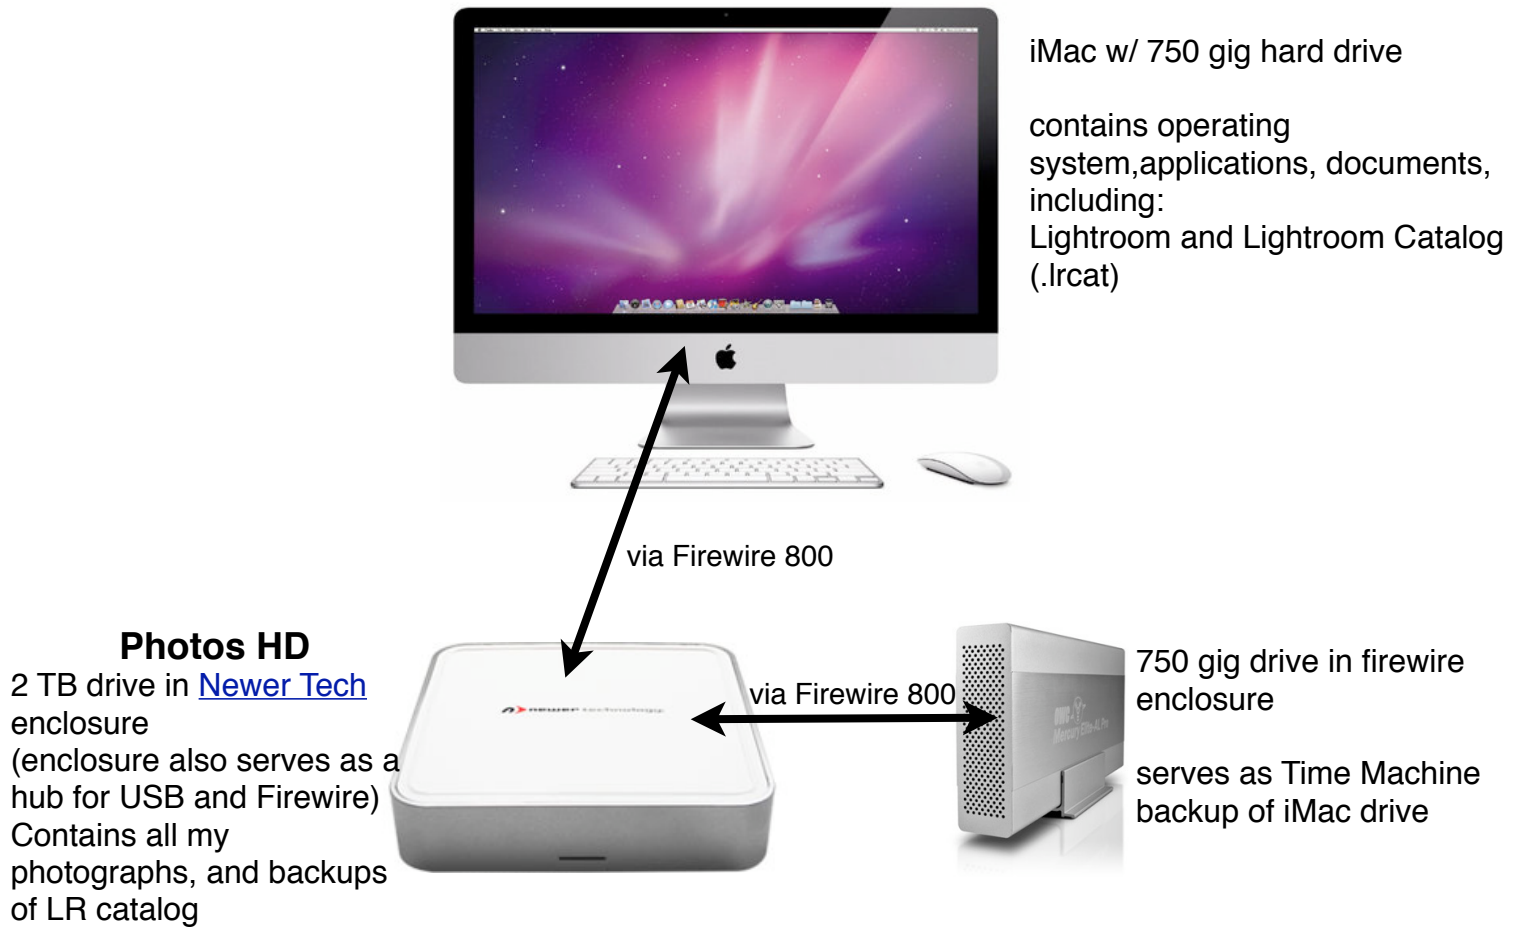

Rob's Computer / Backup System

Off Line Backups

Manually connected and backed up using [Silverkeeper \(from Lacie\)](#)
at least once a week, or after each major shoot

SentrySafe F2300 Fire-Safe
Waterproof Security Chest
around \$100 (Staples)

2 TB drive in firewire enclosure
contains backup of Photos HD
(stored off line in fireproof safe)

750 gig drive in firewire enclosure
contains backup of iMac drive
(stored off line in fireproof safe)